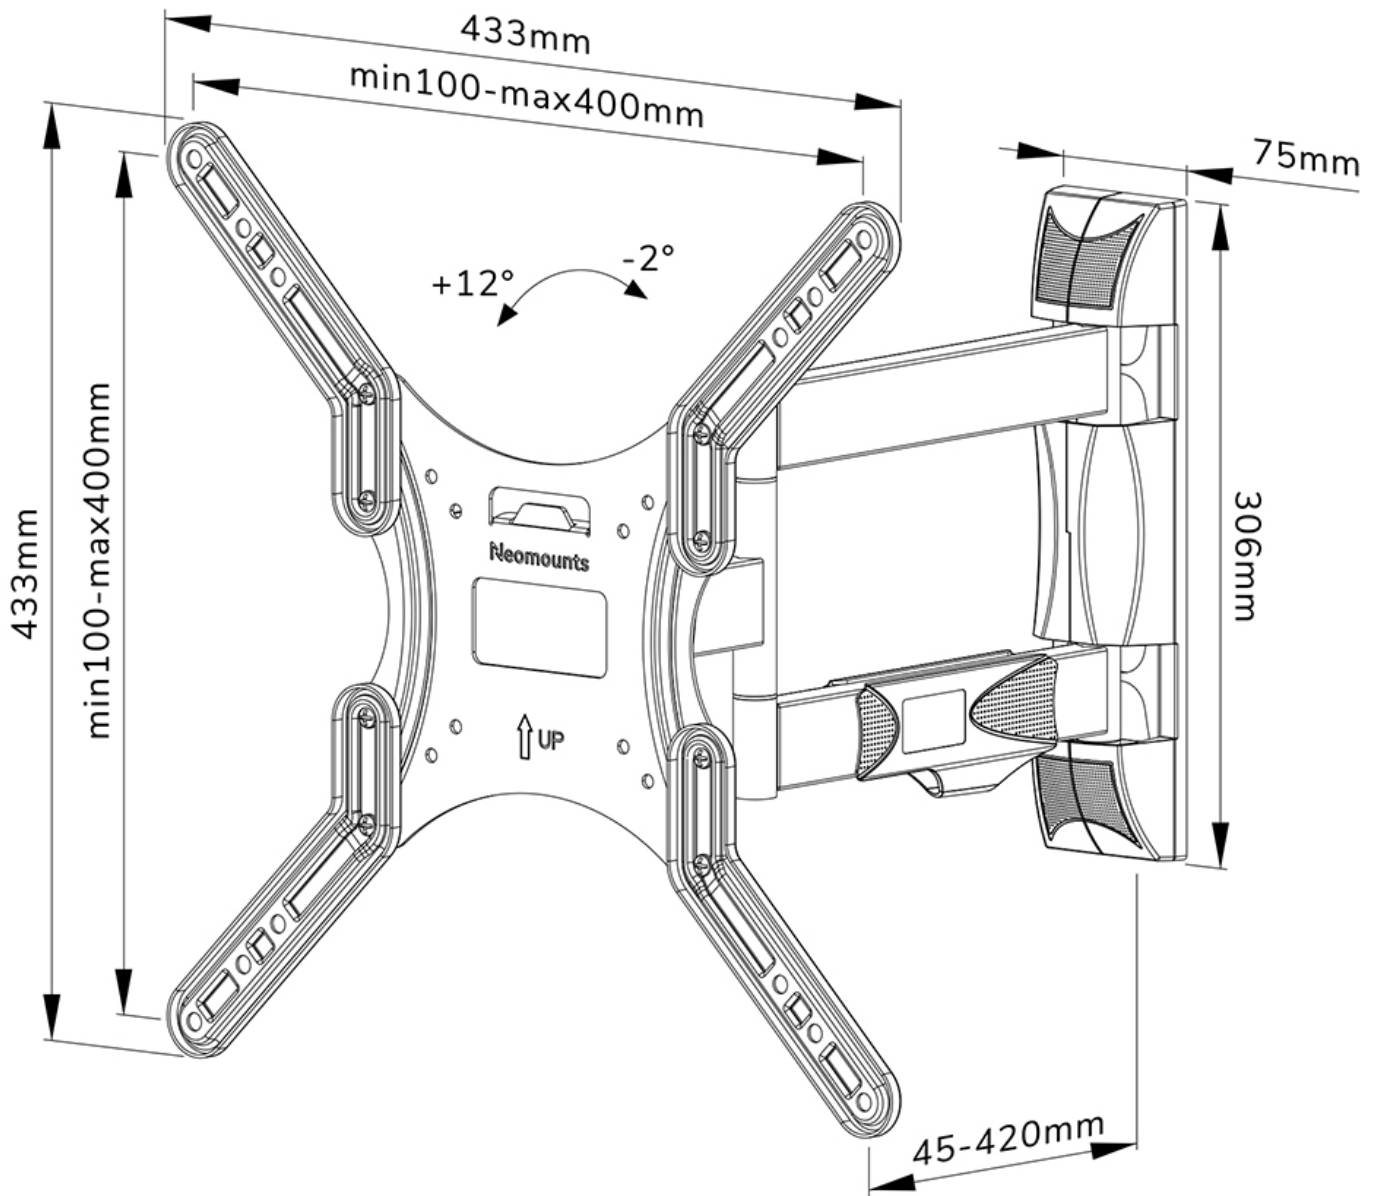

WL40-550BL14

NEOMOUNTS TV WALL MOUNT

Neomounts